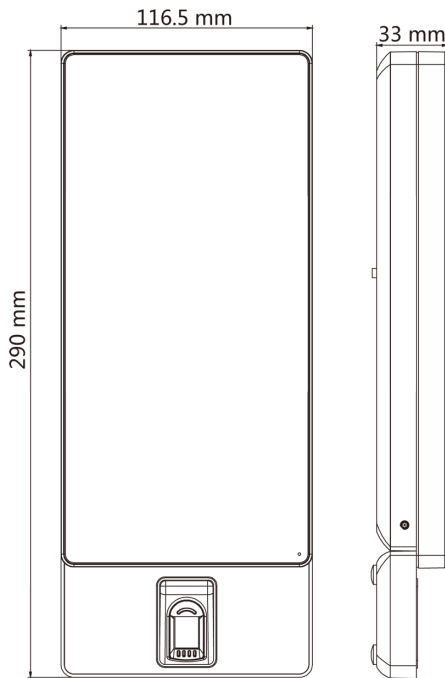

Model	DS-K1T671M	DS-K1T671MF
Protection level	IP65	
Tamper	Support	

* Exposing the equipment to direct sun light, low ventilation or heat source such as heater or radiator is forbidden (ignorance can cause fire danger).

* For device with fingerprint module, we suggest that do not install the device outdoors.

Dimensions

With Fingerprint Module