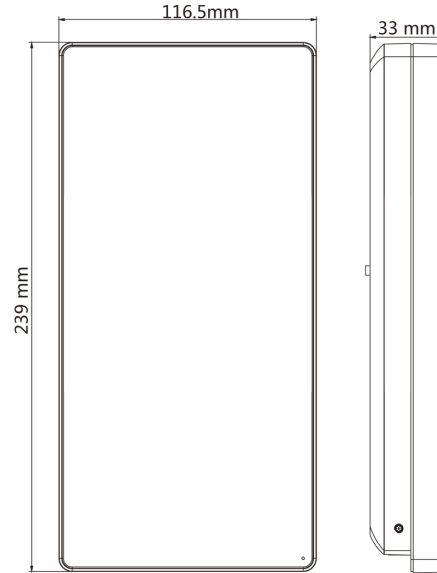

Without Fingerprint Module

Accessory