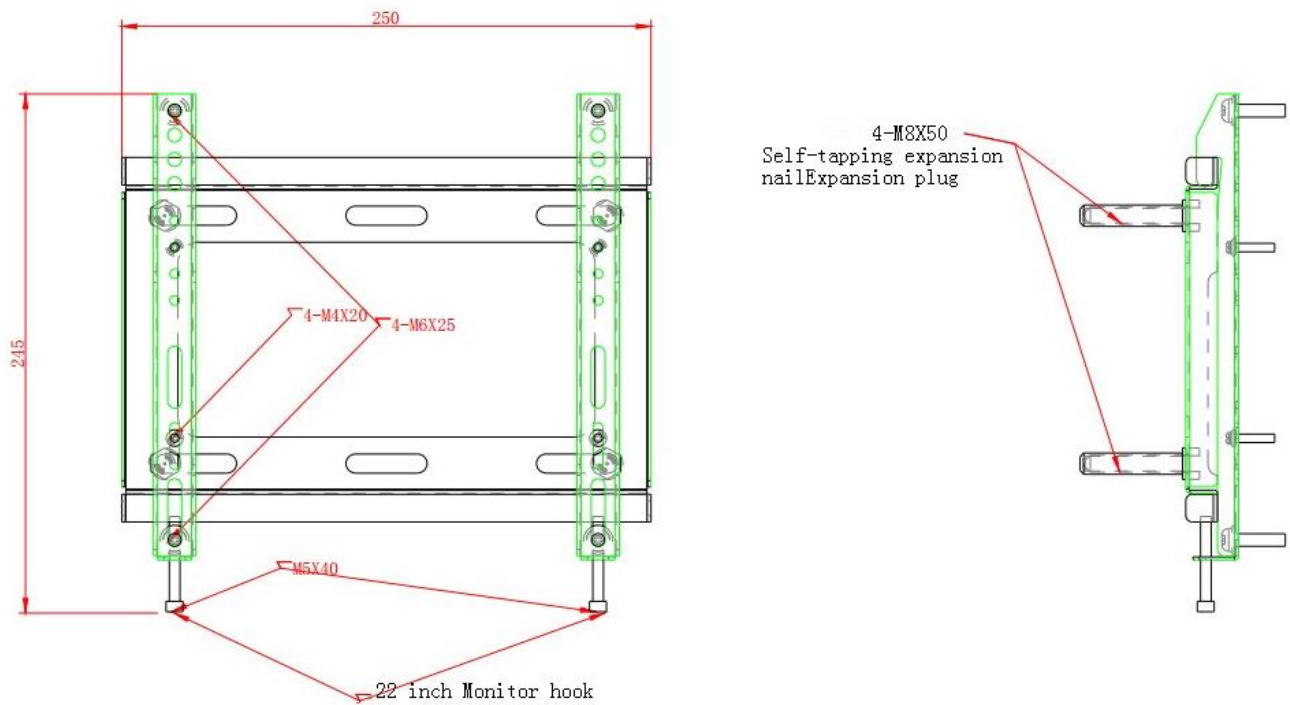

DS-DM1940W

19"/22"/32"/40" Monitor Display Wall-mounted Bracket

Key Features

- Wall-mounted Bracket for 19"/22"/32"/40" Monitor(Suitable model shown in the end)
- Solid Steel structure, Prevent screen bend or twist
- Cold-rolled Steel Plate(SPCC)

Specification

Name	DS-DM1940W
Appearance	Hikvision Black
Material	Cold-rolled Steel Plate(SPCC)
Dimension(WxH)	250mmx245mm
Weight	1.2 kg

Order Model and Code:

DS-DM1932W | 190115892

Dimensions

Suitable Monitor Model