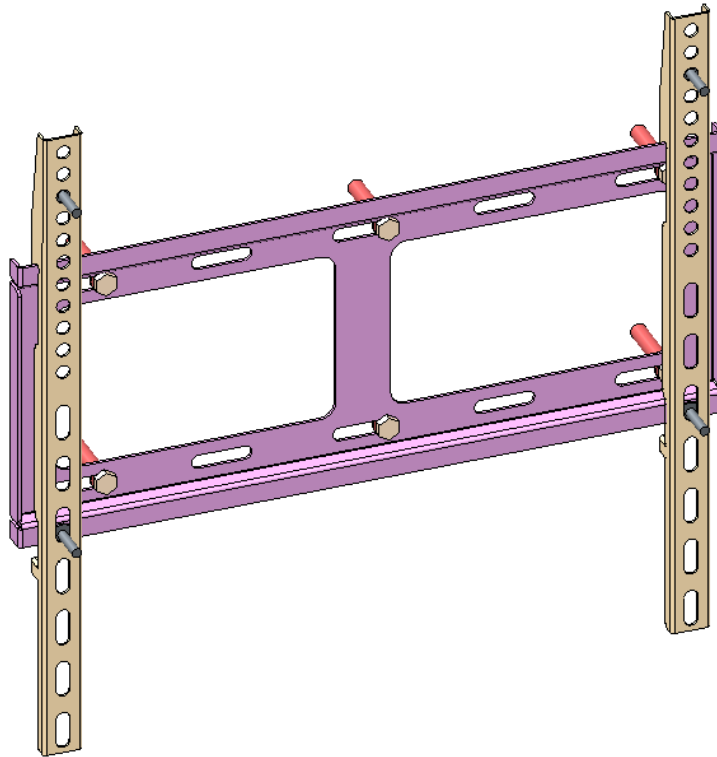

DS-DM1940W

19"/22"/32"/40" Monitor Display Wall-mounted Bracket

Key Features

- Wall-mounted Bracket for 19"/22"/32"/40" Monitor(Suitable model shown in the end)
- Solid Steel structure, Prevent screen bend or twist
- Cold-rolled Steel Plate(SPCC)

Specification

Name	DS-DM1940W
Appearance	Hikvision Black
Material	Cold-rolled Steel Plate(SPCC)
Dimension(WxH)	250mmx245mm
Weight	1.2 kg

Order Model and Code:

DS-DM1932W | 190115892

Dimensions

Suitable Monitor Model

- DS-D5019QE
- DS-D5019QE-B
- DS-D5022QE-B
- DS-D5022FC
- DS-D5032FC
- DS-D5032FL
- DS-D5040FC