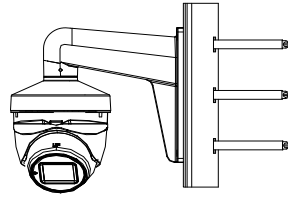

Specification

Camera	
Image Sensor	8.29 megapixel progressive scan CMOS
Frame Rate	TVI: 8MP@12.5fps, 8MP@15fps, 5MP@20fps, 4MP@25fps, 4MP@30fps, 2MP@25fps, 2MP@30fps CVI: 8MP@12.5fps, 8MP@15fps AHD: 8M@12.5fps, 8M@15fps CVBS: 960H P/N
Resolution	3840 (H) × 2160 (V)
Min. illumination	Color: 0.01 Lux @ (F1.2, AGC ON), 0 Lux with IR
Shutter Time	PAL: 1/12.5s to 1/50,000 s NTSC: 1/15 s to 1/50,000 s
Lens	2.7 mm to 13.5 mm motorized vari-focal lens
Horizontal Field of View	108.1° to 45.6°
Lens Mount	Φ 14
Day & Night	IR cut filter
Angle Adjustment	Pan: 0° to 360°; Tilt: 0° to 75°; Rotate: 0° to 360°
Synchronization	Internal synchronization
DWDR (Digital Wide Dynamic Range)	105 dB
Menu	
AGC	Yes
D/N Mode	Auto/Color/BW (Black and White)
White Balance	Auto/Manual
BLC	Yes
DWDR (Digital Wide Dynamic Range)	Yes
Functions	Brightness, Sharpness, DNR, Mirror, Smart IR, HLC
Interface	
Video Output	1 HD analog output
Switch Button	TVI/AHD/CVI/CVBS
General	
Operating Conditions	-40 °C to 60 °C (-40 °F to 140 °F), humidity: 90% or less (non-condensation)
Power Supply	9 VDC to 15 VDC <i>*You are recommended to use one power adapter to supply the power for one camera.</i>
Power Consumption	Max. 8.6W
Protection Level	IP67
Material	Metal
IR Range	Up to 60 m
Communication	Up the coax, Protocol: HIKVISION-C (TVI output)
Dimensions	134.3 mm × 123.86 mm × 110.24 mm (5.29" × 4.88" × 4.34")
Weight	Approx. 580 g (1.28 lb.)

Order Model

DS-2CE79U1T-IT3ZF

Dimension

Accessory

DS-1273ZJ-130-TRL
Wall Mount

DS-1275ZJ-SUS
Vertical Pole Mount

DS-1276ZJ-SUS
Corner Mount

DS-1280ZJ-M
Junction Box

DS-1281ZJ-M
Inclined Ceiling Mount

Distributed by

HIKVISION

Headquarters

No.555 Qianmo Road, Binjiang District,
Hangzhou 310051, China
T +86-571-8807-5998
overseasbusiness@hikvision.com

Hikvision USA
T +1-909-895-0400
sales.usa@hikvision.com