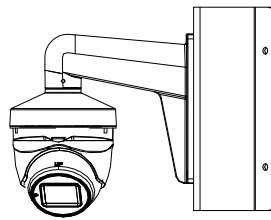

Specification

Camera	
Image Sensor	8.29 megapixel progressive scan CMOS
Frame Rate	TVI: 8MP@12.5fps, 8MP@15fps, 5MP@20fps, 4MP@25fps, 4MP@30fps, 2MP@25fps, 2MP@30fps CVI: 8MP@12.5fps, 8MP@15fps AHD: 8M@12.5fps, 8M@15fps CVBS: 960H P/N
Resolution	3840 (H) × 2160 (V)
Min. illumination	Color: 0.01 Lux @ (F1.2, AGC ON), 0 Lux with IR
Shutter Time	PAL: 1/12.5s to 1/50,000 s NTSC: 1/15 s to 1/50,000 s
Lens	2.7 mm to 13.5 mm motorized vari-focal lens
Horizontal Field of View	108.1° to 45.6°
Lens Mount	Φ 14
Day & Night	IR cut filter
Angle Adjustment	Pan: 0° to 360°; Tilt: 0° to 75°; Rotate: 0° to 360°
Synchronization	Internal synchronization
DWDR (Digital Wide Dynamic Range)	105 dB
Menu	
AGC	Yes
D/N Mode	Auto/Color/BW (Black and White)
White Balance	Auto/Manual
BLC	Yes
DWDR (Digital Wide Dynamic Range)	Yes
Functions	Brightness, Sharpness, DNR, Mirror, Smart IR, HLC
Interface	
Video Output	1 HD analog output
Switch Button	TVI/AHD/CVI/CVBS
General	
Operating Conditions	-40 °C to 60 °C (-40 °F to 140 °F), humidity: 90% or less (non-condensation)
Power Supply	9 VDC to 15 VDC <i>*You are recommended to use one power adapter to supply the power for one camera.</i>
Power Consumption	Max. 8.6W
Protection Level	IP67
Material	Metal
IR Range	Up to 60 m
Communication	Up the coax, Protocol: HIKVISION-C (TVI output)
Dimensions	134.3 mm × 123.86 mm × 110.24 mm (5.29" × 4.88" × 4.34")
Weight	Approx. 580 g (1.28 lb.)

Order Model

DS-2CE79U1T-IT3ZF

Dimension

Accessory

DS-1273ZJ-130-TRL
Wall Mount

DS-1275ZJ-SUS
Vertical Pole Mount

DS-1276ZJ-SUS
Corner Mount

DS-1280ZJ-M
Junction Box