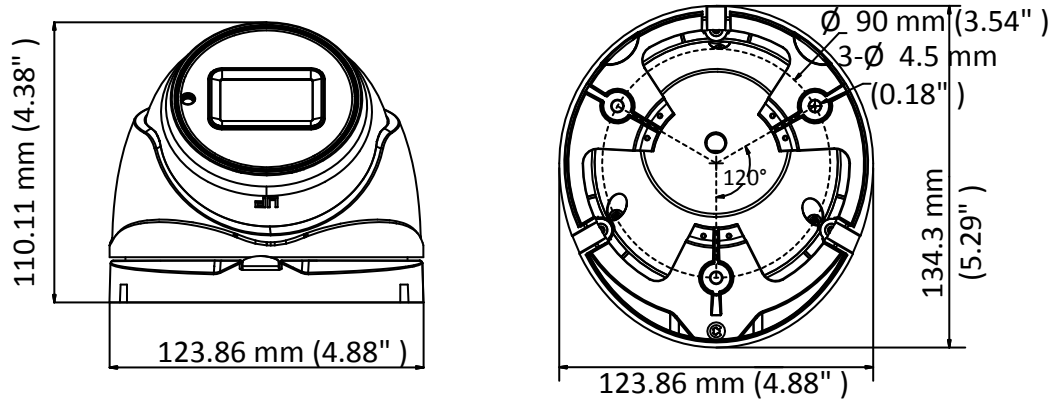

Order Model

DS-2CE79U1T-IT3ZF

Dimension