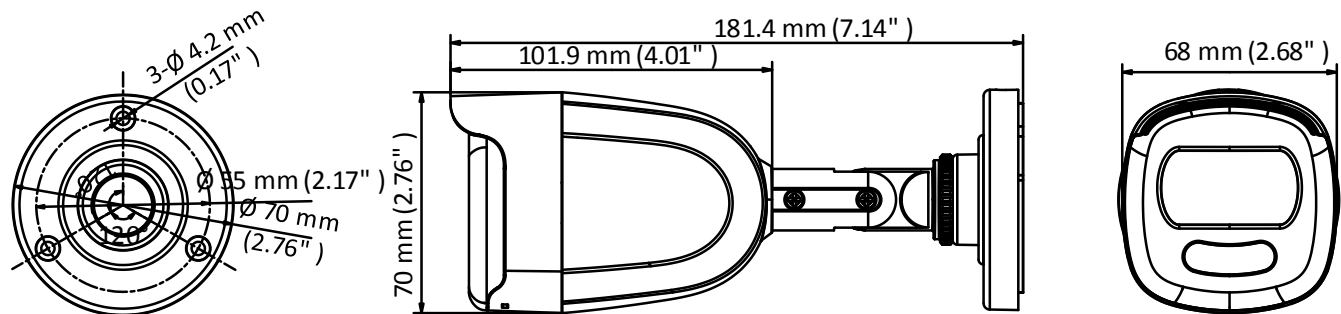

DS-2CE10DFT-F 2 MP Bullet Camera

Key Features

- 2 MP high performance COMS
- 1920 × 1080 resolution
- Round the clock full color
- 3.6 mm, 6 mm fixed lens
- Up to 20 m white light distance
- OSD menu, 3D DNR, true WDR
- 4 in 1 video output (switchable TVI/AHD/CVI/CVBS)
- IP67
- Up the coax (HIKVISION-C)

Camera	
Image Sensor	2 MP CMOS image sensor
Resolution	1920 (H) × 1080 (V)
Frame Rate	PAL: 1080p@25fps NTSC: 1080p@30fps
Min. illumination	Color: 0.0005 Lux @ (F1.0, AGC ON), 0 Lux with white light
Shutter Time	PAL: 1/25 s to 1/50, 000 s NTSC: 1/30 s to 1/50, 000 s
Slow Shutter	Max. 16x
Lens	3.6 mm, 6 mm fixed lens
Horizontal Field of View	83.6° (3.6 mm), 52.8° (6 mm)
Lens Mount	M16
Day & Night	Color
Angle Adjustment	Pan: 0° to 360°; Tilt: 0° to 180°; Rotate: 0° to 360°
Synchronization	Internal synchronization
WDR (Wide Dynamic Range)	120 dB
Menu	
AGC	Yes
White Balance	Auto/Manual
BLC (Backlight Compensation)	Yes
Privacy Mask	4 programmable privacy masks
Motion Detection	4 programmable areas
WDR	Yes
Functions	Brightness, Sharpness, 3D DNR, Mirror, Smart light
Interface	
Video Output	1 HD analog output
Switch Button	TVI/AHD/CVI/CVBS
General	
Operating Conditions	-40 °C to 60 °C (-40 °F to 140 °F), humidity: 90% or less (non-condensation)
Power Supply	12 VDC ±25%
Power Consumption	Max. 3 W
Protection Level	IP67
Material	Metal
White Light	Up to 20 m
Communication	Up the coax, Protocol: HIKVISION-C (TVI output)
Dimensions	181.4 mm × 70 mm × 68 mm (7.14" × 2.75" × 2.68")
Weight	Approx. 390 g (0.86 lb.)

Order Model

DS-2CE10DFT-F

Dimension

Accessory

DS-1280ZJ-XS

Junction Box

Distributed by

Headquarters