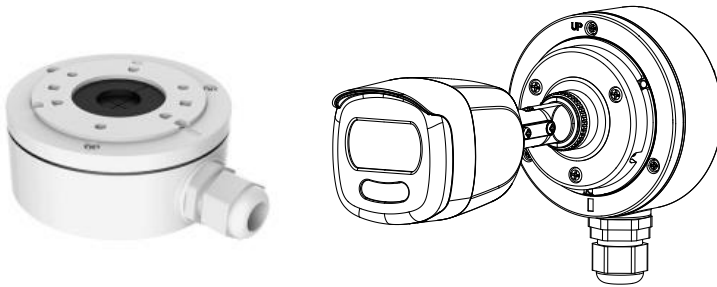

DS-2CE10DFT-F 2 MP Bullet Camera

Key Features

- 2 MP high performance COMS
- 1920 × 1080 resolution
- Round the clock full color
- 3.6 mm, 6 mm fixed lens
- Up to 20 m white light distance
- OSD menu, 3D DNR, true WDR
- 4 in 1 video output (switchable TVI/AHD/CVI/CVBS)
- IP67
- Up the coax (HIKVISION-C)

Camera	
Image Sensor	2 MP CMOS image sensor
Resolution	1920 (H) × 1080 (V)
Frame Rate	PAL: 1080p@25fps NTSC: 1080p@30fps
Min. illumination	Color: 0.0005 Lux @ (F1.0, AGC ON), 0 Lux with white light
Shutter Time	PAL: 1/25 s to 1/50, 000 s NTSC: 1/30 s to 1/50, 000 s
Slow Shutter	Max. 16x
Lens	3.6 mm, 6 mm fixed lens
Horizontal Field of View	83.6° (3.6 mm), 52.8° (6 mm)
Lens Mount	M16
Day & Night	Color
Angle Adjustment	Pan: 0° to 360°; Tilt: 0° to 180°; Rotate: 0° to 360°
Synchronization	Internal synchronization
WDR (Wide Dynamic Range)	120 dB
Menu	
AGC	Yes
White Balance	Auto/Manual
BLC (Backlight Compensation)	Yes
Privacy Mask	4 programmable privacy masks
Motion Detection	4 programmable areas
WDR	Yes
Functions	Brightness, Sharpness, 3D DNR, Mirror, Smart light
Interface	
Video Output	1 HD analog output
Switch Button	TVI/AHD/CVI/CVBS
General	
Operating Conditions	-40 °C to 60 °C (-40 °F to 140 °F), humidity: 90% or less (non-condensation)
Power Supply	12 VDC ±25%
Power Consumption	Max. 3 W
Protection Level	IP67
Material	Metal
White Light	Up to 20 m
Communication	Up the coax, Protocol: HIKVISION-C (TVI output)
Dimensions	181.4 mm × 70 mm × 68 mm (7.14" × 2.75" × 2.68")
Weight	Approx. 390 g (0.86 lb.)

Order Model

DS-2CE10DFT-F

Dimension

Accessory

DS-1280ZJ-XS

Junction Box

Distributed by

Headquarters