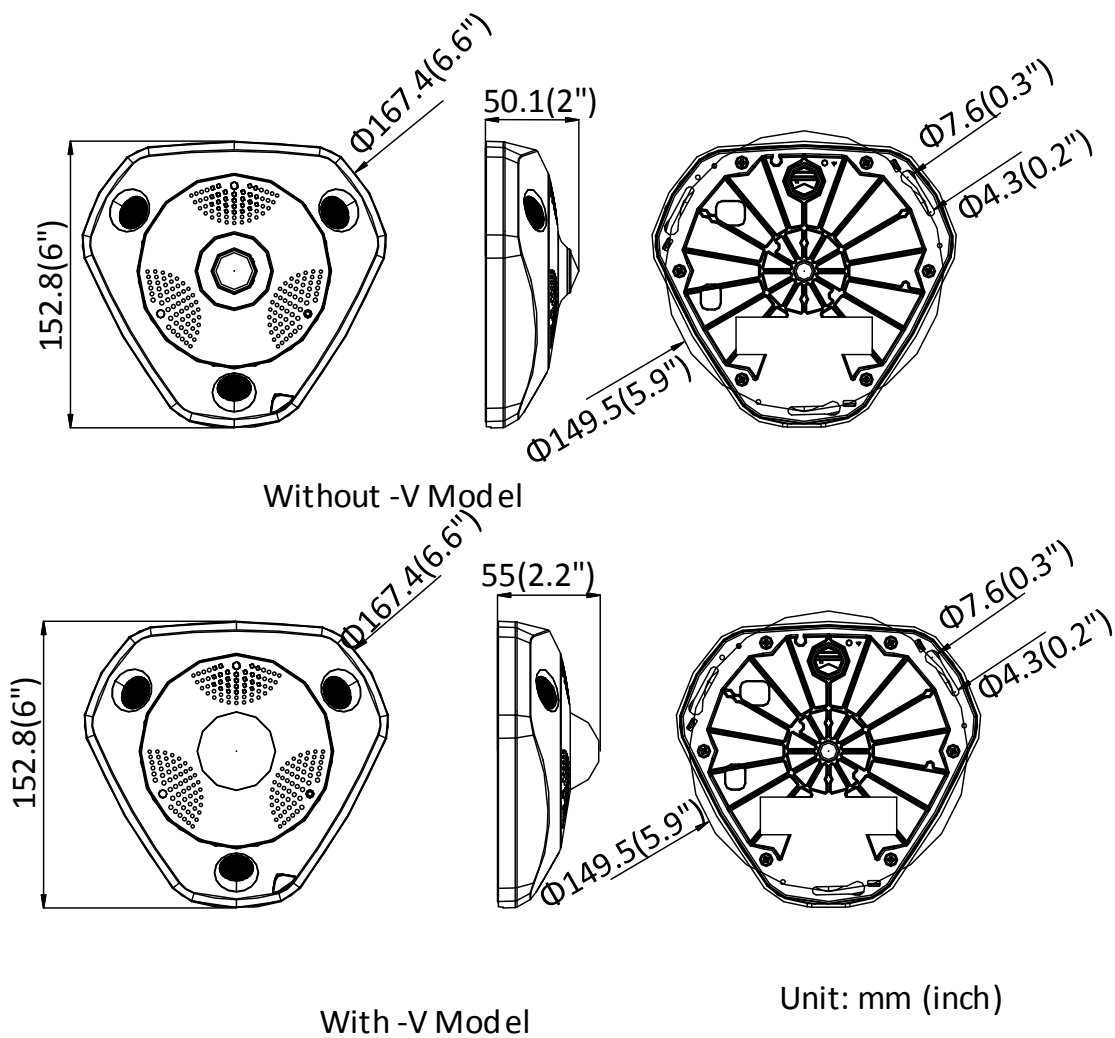

Material	Metal
Dimensions	Without -V model: 167.4 × 152.8 × 50.1 mm (6.6" × 6" × 2") With -V model: 167.4 × 152.8 × 55 mm (6.6" × 6" × 2.2")
Weight	Approx. 1400 g (3.09 lbs)

Available Model

DS-2CD6365G0E-I (1.27 mm) (B); DS-2CD6365G0E-IS (1.27 mm) (B), DS-2CD6365G0E-IV (1.27 mm) (B), DS-2CD6365G0E-IVS (1.27 mm) (B)

Dimensions

Accessories