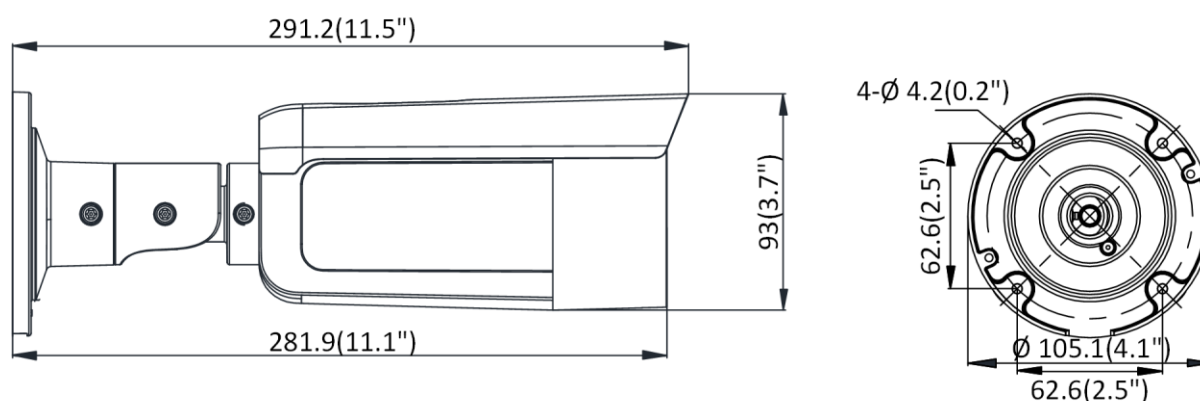

Power Consumption and Current	12 VDC, 0.7 A, max. 8.5 W PoE (802.3af, 36 V to 57 V), 0.30 A to 0.18 A, max. 10.5 W
Power Interface	Ø5.5 mm coaxial power plug
Material	Front cover: metal, back cover: metal
Screw Material	SUS304
Camera Dimension	Ø105.1 × 291.2 mm (Ø4.1" × 11.5")
Package Dimension	385 × 190 × 180 mm (15.2" × 7.5" × 7.1")
Camera Weight	Approx. 1210 g (2.7 lb.)
With Package Weight	Approx. 1892 g (4.2 lb.)
Approval	
Class	Class B
EMC	FCC SDoC (47 CFR Part 15, Subpart B); CE-EMC (EN 55032: 2015, EN 61000-3-2: 2014, EN 61000-3-3: 2013, EN 50130-4: 2011 +A1: 2014); RCM (AS/NZS CISPR 32: 2015); IC VoC (ICES-003: Issue 6, 2016); KC (KN 32: 2015, KN 35: 2015)
Safety	UL (UL 60950-1); CB (IEC 60950-1:2005 + Am 1:2009 + Am 2:2013, IEC 62368-1:2014); CE-LVD (EN 60950-1:2005 + Am 1:2009 + Am 2:2013, IEC 62368-1:2014); BIS (IS 13252(Part 1):2010+A1:2013+A2:2015); LOA (IEC/EN 60950-1)
Environment	CE-RoHS (2011/65/EU); WEEE (2012/19/EU); Reach (Regulation (EC) No 1907/2006)
Protection	Ingress protection: IP67 (IEC 60529-2013)

▪ Available Model

DS-2CD2T27G2-L (2.8 mm, 4 mm, 6 mm)

▪ Dimension

Unit: mm(inch)