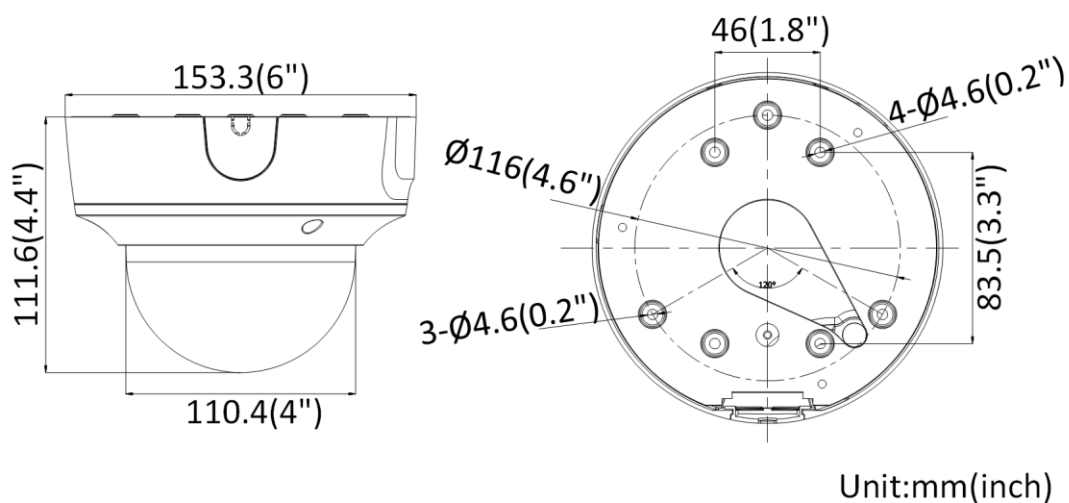

Startup and Operating Conditions	-30 °C to 60 °C (-22 °F to 140 °F), humidity 95% or less (non-condensing)
Storage Conditions	-30 °C to 60 °C (-22 °F to 140 °F), humidity 95% or less (non-condensing)
Power Supply	12 VDC ± 25%, Φ 5.5 mm coaxial power plug; reverse polarity protection; PoE (802.3af, class 3)
Power Consumption and Current	12 VDC, 0.9 A, max. 10.8 W; PoE (802.3af, 36 V to 57 V), 0.4 A to 0.2 A, max. 12.9 W
Material	Metal
Dimensions	Camera: Φ153.3 × 111.6 mm (Φ6" × 4.4") With package: 244 × 174 × 173 mm (9.6" × 6.9" × 6.8")
Weight	Camera: approx. 860 g (1.9 lb.) With package: approx. 1440 g (3.2 lb.)
Approval	
EMC	FCC (47 CFR Part 15, Subpart B); CE-EMC (EN 55032: 2015, EN 61000-3-2: 2014, EN 61000-3-3: 2013, EN 50130-4: 2011 +A1: 2014); RCM (AS/NZS CISPR 32: 2015); IC (ICES-003: Issue 6, 2016); KC (KN 32: 2015, KN 35: 2015)
Safety	UL (UL 60950-1); CB (IEC 60950-1:2005 + Am 1:2009 + Am 2:2013); CE-LVD (EN 60950-1:2005 + Am 1:2009 + Am 2:2013); BIS (IS 13252(Part 1):2010+A1:2013+A2:2015); LOA (IEC/EN 60950-1)
Chemistry	CE-RoHS (2011/65/EU); WEEE (2012/19/EU); Reach (Regulation (EC) No 1907/2006)
Protection	Ingress protection: IP67 (IEC 60529-2013), IK10(IEC 62262:2002)

* Listed resolutions are only selectable options. It does not mean that all streams can work at their maximum resolution at the same time.

Available Model

DS-2CD2786G2T-IZS (2.8 to 12 mm)

Dimension

Accessory