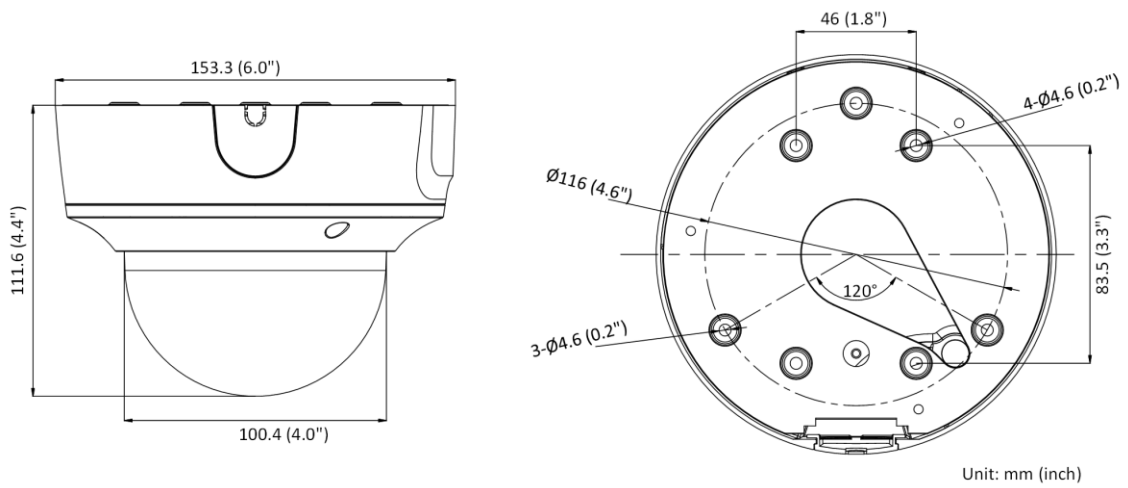

▪ **Dimension**

▪ **Accessory**

DS-1471ZJ-155
Pendant Mount

DS-1475ZJ-SUS
Vertical Pole Mount

DS-1473ZJ-155B
Wall Mount

DS-1473ZJ-155
Wall Mount

DS-1476ZJ-SUS
Corner Mount