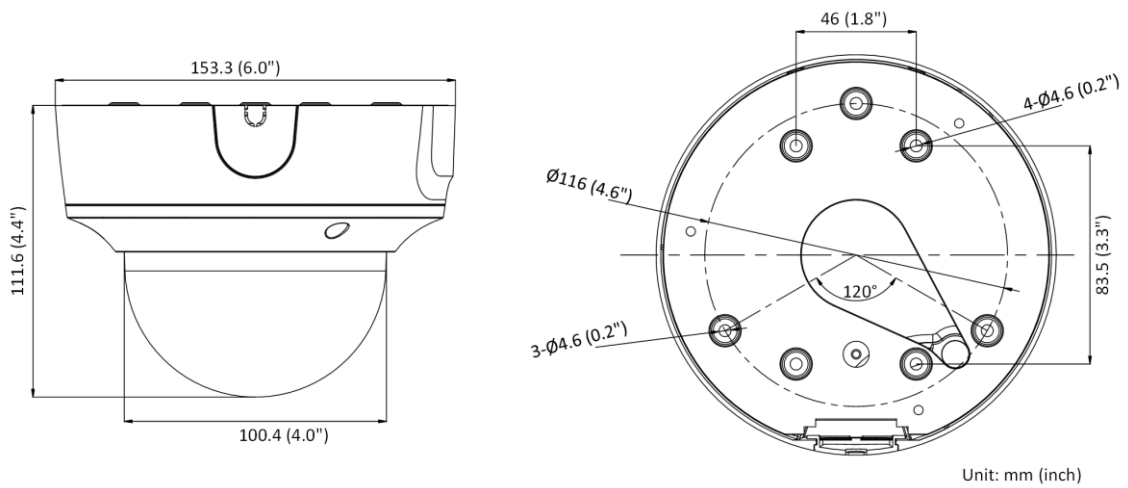

▪ **Dimension**

▪ **Accessory**

DS-1471ZJ-155
Pendant Mount

DS-1475ZJ-SUS
Vertical Pole Mount

DS-1473ZJ-155B
Wall Mount

DS-1473ZJ-155
Wall Mount

DS-1476ZJ-SUS
Corner Mount