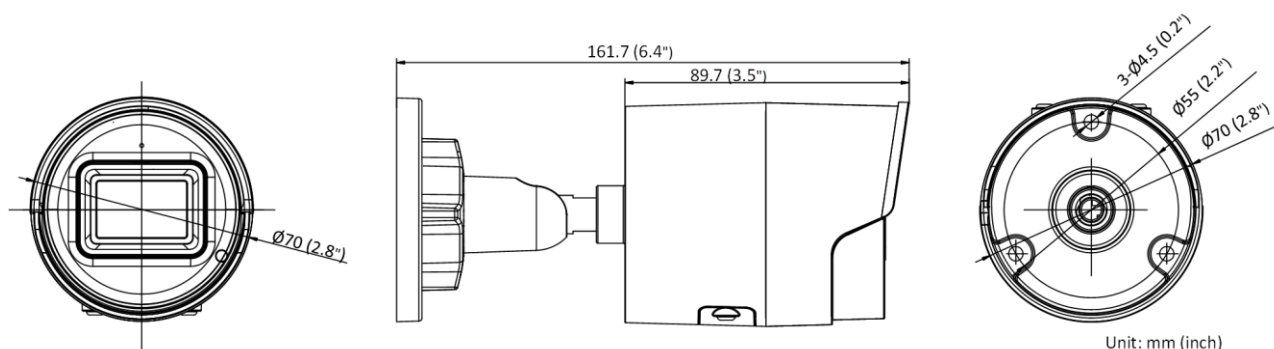

▪ Available Model

DS-2CD2026G2-I(2.8 mm, 4mm, 6 mm)

DS-2CD2026G2-IU(2.8 mm, 4mm, 6 mm)

▪ Dimension