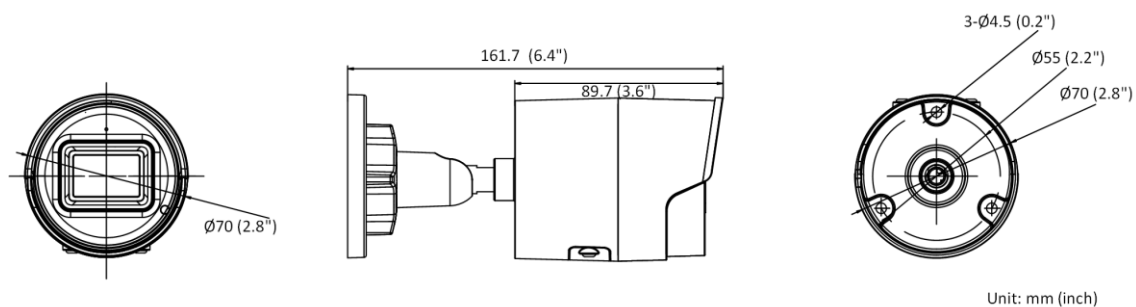

Startup and Operating Conditions	-30 °C to 60 °C (-22 °F to 140 °F). Humidity 95% or less (non-condensing)
Power Supply	12 VDC ± 25%, reverse polarity protection PoE: (802.3af, 36 V to 57 V), Class 3
Power Consumption and Current	12 VDC, 0.5 A, max. 6 W PoE (802.3af, 36 V to 57 V), 0.2 A to 0.13 A, max. 7 W
Power Interface	Ø5.5 mm coaxial power plug
Material	Aluminum alloy body IR cover: plastic
Camera Dimension	Ø70 × 161.7 mm (Ø2.8" × 6.4")
Package Dimension	216 × 121 × 118 mm (8.6" × 4.8" × 4.7")
Camera Weight	Approx. 490 g (1.1 lb.)
With Package Weight	Approx. 724 g (1.6 lb.)
Approval	
EMC	FCC (47 CFR Part 15, Subpart B); CE-EMC (EN 55032: 2015, EN 61000-3-2: 2014, EN 61000-3-3: 2013, EN 50130-4: 2011 +A1: 2014); RCM (AS/NZS CISPR 32: 2015); IC (ICES-003: Issue 6, 2016); KC (KN 32: 2015, KN 35: 2015)
Safety	UL (UL 60950-1); CB (IEC 60950-1:2005 + Am 1:2009 + Am 2:2013); CE-LVD (EN 60950-1:2005 + Am 1:2009 + Am 2:2013); BIS (IS 13252(Part 1):2010+A1:2013+A2:2015)
Environment	CE-RoHS (2011/65/EU); WEEE (2012/19/EU); Reach (Regulation (EC) No 1907/2006)
Protection	IP67 (IEC 60529-2013)

▪ Available Model

DS-2CD2023G2-I (2.8/4/6 mm)

DS-2CD2023G2-IU(2.8/4/6 mm)

▪ Dimension

- Accessory
- Optional

DS-1280ZJ-XS Junction Box

Distributed by

HIKVISION®