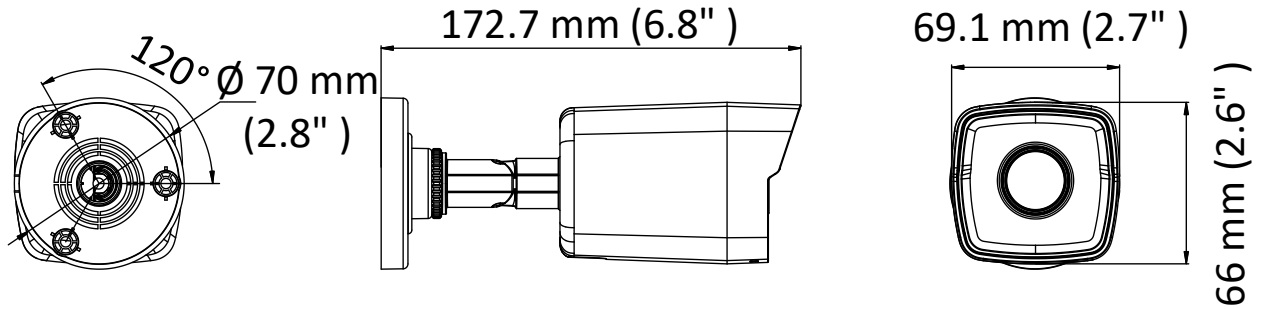

Dimension

Accessory

Distributed by

HIKVISION

Headquarters

No.555 Qianmo Road, Binjiang District,
Hangzhou 310051, China
T +86-571-8807-5998
overseasbusiness@hikvision.com

Hikvision USA
T +1-909-895-0400
sales.usa@hikvision.com

Hikvision Australia
T +61-2-8599-4233
salesau@hikvision.com

Hikvision India
T +91-22-28469900
sales@pramahikvision.com

Hikvision Canada
T +1-866-200-6690
sales.canada@hikvision.com

Hikvision Thailand
T +662-275-9949
sales.thailand@hikvision.com

Hikvision Europe
T +31-23-5542770
sales.eu@hikvision.com

Hikvision Italy
T +39-0438-6902
info.it@hikvision.com

Hikvision Brazil
T +55 11 3318-0050
Latam.support@hikvision.com

Hikvision Turkey
T +90 (216)521 7070- 7074
sales.tr@hikvision.com

Hikvision Malaysia
T +601-7652-2413
sales.my@hikvision.com

Hikvision UK & Ireland
T +01628-902140
sales.uk@hikvision.com

Hikvision South Africa
Tel: +27 (10) 0351172
sale.africa@hikvision.com

Hikvision France
T +33(0)1-85-330-450
info.fr@hikvision.com

Hikvision Kazakhstan
T +7-727-9730667
nikia.panfilov@hikvision.ru

Hikvision Vietnam
T +84-974270888
sales.vt@hikvision.com

Hikvision UAE
T +971-4-4432090
salesme@hikvision.com

Hikvision Singapore
T +65-6684-4718
sg@hikvision.com

Hikvision Spain
T +34-91-737-16-55
info.es@hikvision.com

Hikvision Tashkent
T +99-87-1238-9438
uzb@hikvision.ru

Hikvision Hong Kong
T +852-2151-1761
info.hk@hikvision.com

Hikvision Russia
T +7-495-669-67-99
sateru@hikvision.com

Hikvision Korea
T +82-[0]31-731-8817
sales.korea@hikvision.com

Hikvision Poland
T +48-22-460-01-50
info.pl@hikvision.com

Hikvision Indonesia
T +62-21-2933759
Sales.Indonesia@hikvision.com