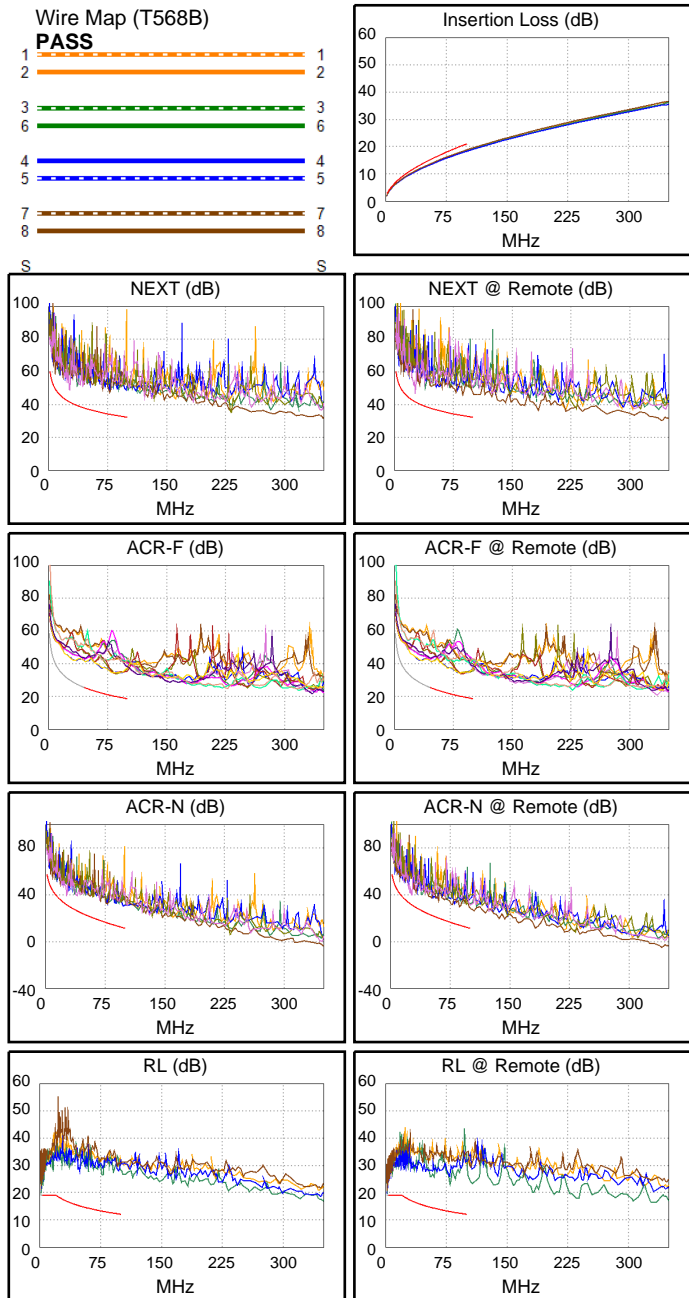

**Cable ID: DS-1LN5E-E/E**

Date / Time: 10/16/2018 03:36:39 PM  
**Headroom 6.5 dB (NEXT 45-78)**  
**Test Limit: TIA Cat 5e Perm. Link**  
 Cable Type: Cat 5e U/UTP  
 NVP: 69.0%

Operator: JSK  
 Software Version: V5.5 Build 2  
 Limits Version: V6.3  
 Calibration Date:  
 Main (Module): 07/06/2018  
 Remote (Module): 07/06/2018

**Test Summary: PASS**

Model: DSX-5000  
 Main S/N: 3716097  
 Remote S/N: 3759055  
 Main Adapter: DSX-PLA004  
 Remote Adapter: DSX-PLA004

Length (ft), Limit 295	[Pair 36]	279
Prop. Delay (ns), Limit 498	[Pair 12]	419
Delay Skew (ns), Limit 44	[Pair 12]	8
Resistance (ohms)	[Pair 12]	19.58
Insertion Loss Margin (dB)	[Pair 78]	2.2
Frequency (MHz)	[Pair 78]	100.0
Limit (dB)	[Pair 78]	21.0

Worst Case Margin Worst Case Value

PASS	MAIN	SR	MAIN	SR
Worst Pair	45-78	45-78	36-45	36-45
<b>NEXT (dB)</b>	7.4	6.5	12.8	12.7
Freq. (MHz)	26.6	26.5	77.0	87.3
Limit (dB)	41.7	41.7	34.2	33.3
Worst Pair	45	45	45	45
<b>PS NEXT (dB)</b>	9.7	9.3	14.4	15.1
Freq. (MHz)	26.6	26.5	77.0	99.3
Limit (dB)	38.7	38.7	31.2	29.4

PASS	MAIN	SR	MAIN	SR
Worst Pair	36-45	36-45	36-45	45-36
<b>ACR-F (dB)</b>	13.1	13.2	14.0	13.9
Freq. (MHz)	2.4	2.5	87.3	87.0
Limit (dB)	51.1	50.7	19.8	19.8
Worst Pair	45	45	36	36
<b>PS ACR-F (dB)</b>	14.0	13.9	17.2	16.0
Freq. (MHz)	1.8	1.0	100.0	85.0
Limit (dB)	50.8	55.6	15.6	17.0