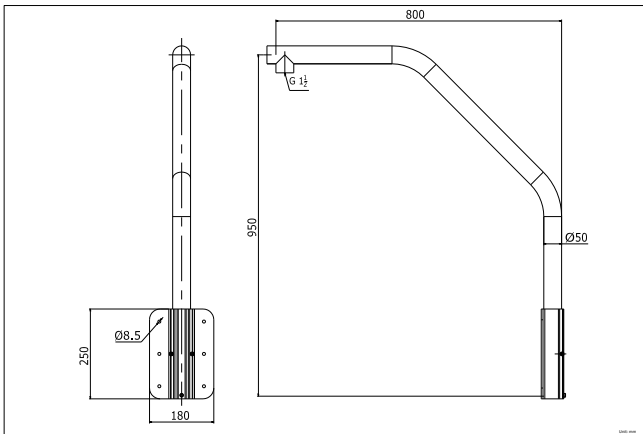

DS-1660ZJ

Parapet Wall Mount Bracket

Features:

- Aluminum alloy material with surface spray treatment
- Size of threaded hole is G1½ as British system
- The bracket can be installed on the high edge of the wall

Dimension:

Note: The actual bracket may vary from the picture above.

Order Model:

DS-1660ZJ

Parameter:

Model	DS-1660ZJ
Parameter	Parapet Wall Mount Bracket
Appearance	Hik White
Range of Application	Parapet Wall Mount Bracket
Material	Aluminum Alloy
Dimension	180×950×800 mm
Weight	2900g

Notice:

- The bracket should be installed on flat wall
- Load capacity of pole should be more than 3 times the weight of camera and bracket
- Load capacity of clamp is 30KG