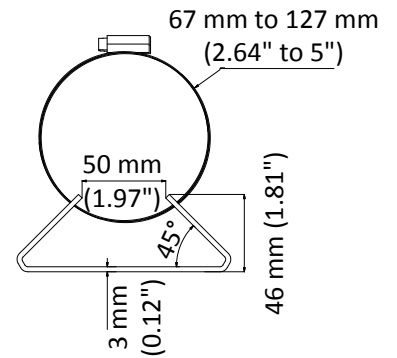

DS-1475ZJ-Y

Vertical Pole Mount

Feature

- Stainless steel material with surface spray treatment
- Adjustable diameter from 67 mm to 127 mm

Dimension

Available Model

DS-1475ZJ-Y

Parameter

Model	DS-1475ZJ-Y
Parameters	Vertical Pole Mount
Appearance	Hikvision White
Material	Stainless Steel
Dimension	250 mm × 127 mm × 46 mm (9.84" × 5" × 1.81")
Weight	1205 g (2.66 lb.)

Note

- Waterproof rubber is necessary for the outdoor application.
- The wall must be capable of supporting at least 3 times as much as the total weight of the camera and the mount.
- The mount's maximum load capacity is 10 kg (22 lb.).