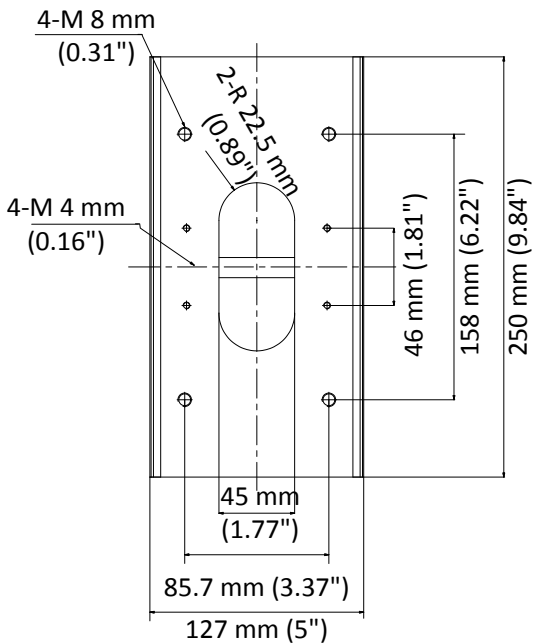

DS-1475ZJ-Y

Vertical Pole Mount

Feature

- Stainless steel material with surface spray treatment
- Adjustable diameter from 67 mm to 127 mm

Dimension

Available Model

DS-1475ZJ-Y

Parameter

Model	DS-1475ZJ-Y
Parameters	Vertical Pole Mount
Appearance	Hikvision White
Material	Stainless Steel
Dimension	250 mm × 127 mm × 46 mm (9.84" × 5" × 1.81")
Weight	1205 g (2.66 lb.)

Note

- Waterproof rubber is necessary for the outdoor application.
- The wall must be capable of supporting at least 3 times as much as the total weight of the camera and the mount.
- The mount's maximum load capacity is 10 kg (22 lb.).