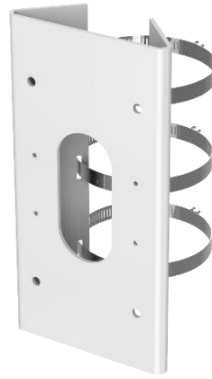

DS-1475ZJ-Y

Vertical Pole Mount

Feature

- Stainless steel material with surface spray treatment
- Adjustable diameter from 67 mm to 127 mm

Dimension

Available Model

DS-1475ZJ-Y

Parameter

Model	DS-1475ZJ-Y
Parameters	Vertical Pole Mount
Appearance	Hikvision White
Material	Stainless Steel
Dimension	250 mm × 127 mm × 46 mm (9.84" × 5" × 1.81")
Weight	1205 g (2.66 lb.)

Note

- Waterproof rubber is necessary for the outdoor application.
- The wall must be capable of supporting at least 3 times as much as the total weight of the camera and the mount.
- The mount's maximum load capacity is 10 kg (22 lb.).