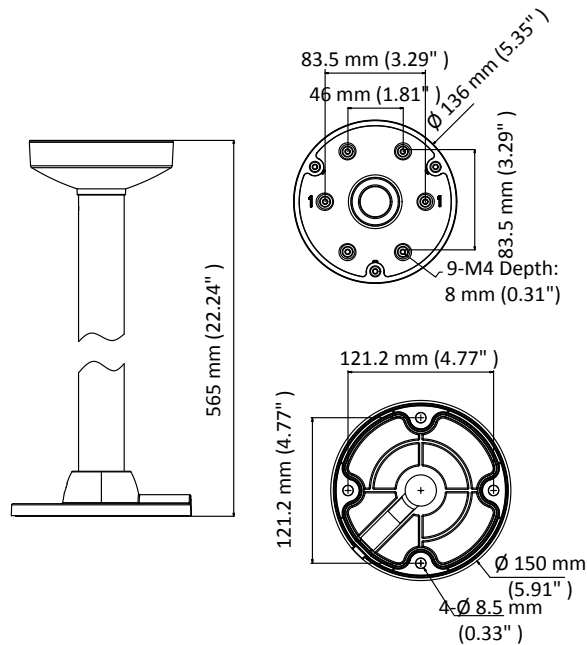

DS-1471ZJ-135

Pendant Mount

Feature

- Aluminum alloy with surface spray treatment
- The cable hole design facilitates the cable routing
- The cap design facilitates the installation

Dimension

Available Model

DS-1471ZJ-135

Parameter

Model	DS-1471ZJ-135
Parameters	Pendant Mount
Appearance	Hikvision White
Material	Aluminum Alloy
Dimension	Ø 136 mm × 565 mm (5.35" × 22.24")
Weight	1350 g (2.98 lb.)

Note

- The mount should be installed on the flat ceiling.
- The waterproof rubber is necessary for the outdoor application.
- The pole must be capable of supporting at least 3 times as much as the total weight of the camera, and the mount.
- The mount's maximum load capacity is 3 kg (6.6 lb.).