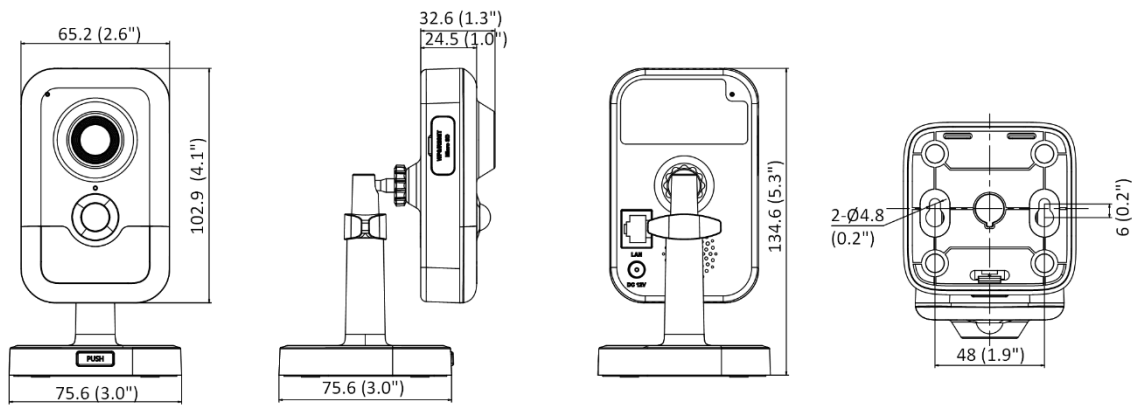

Dimension

Unit: mm (inch)

Distributed by