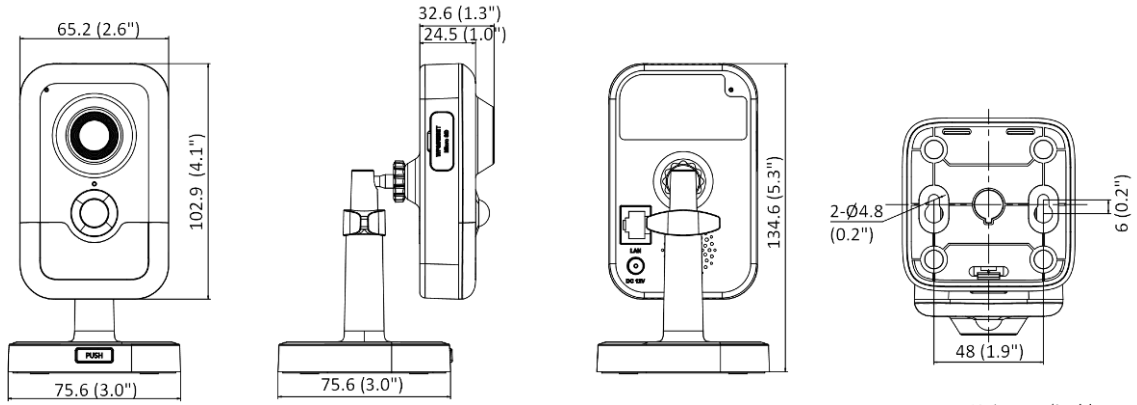

Unit: mm (inch)