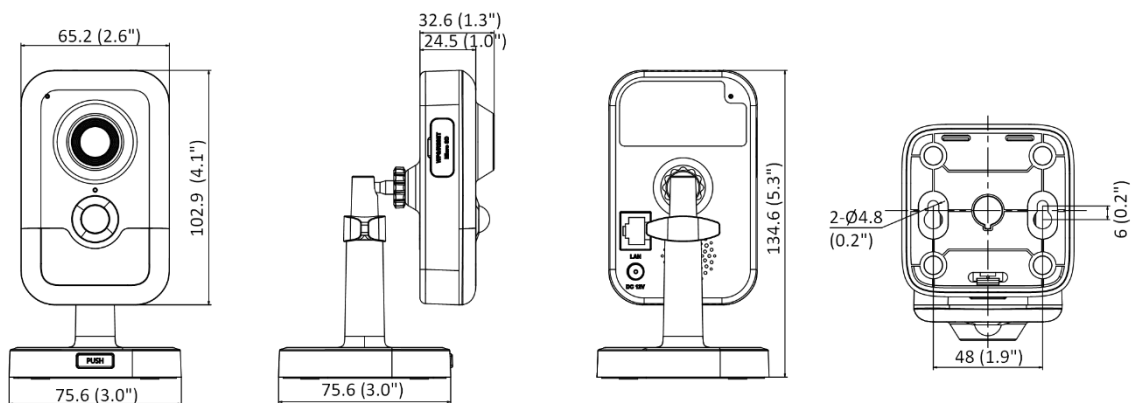

Dimension

Unit: mm (inch)

Distributed by