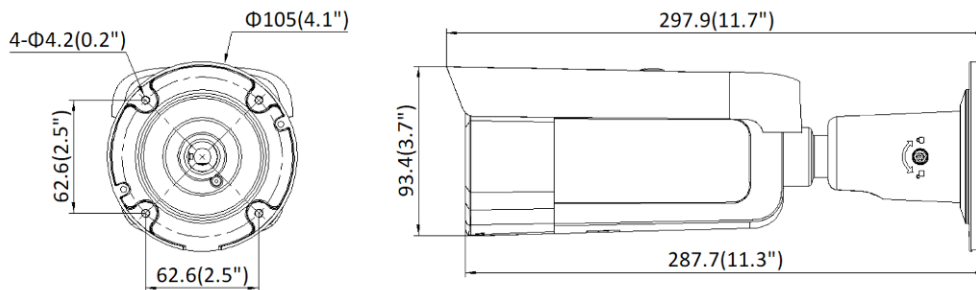

Level	Description
Top-level protection	Hikvision products at this level are equipped for use in areas where professional anti-corrosion protection is a must. Typical application scenarios include coastlines, docks, chemical plants, and more.
Moderate protection	Hikvision products at this level are equipped for use in areas with moderate anti-corrosion demands. Typical application scenarios include coastal areas about 2 kilometers (1.24 miles) away from coastlines, as well as areas affected by acid rain.
No specific protection	Hikvision products at this level are equipped for use in areas where no specific anti-corrosion protection is needed.

▪ **Dimension**

Unit: mm (inch)

▪ **Accessory**

▪ **Optional**

DS-1260ZJ-AC#SA Junction Box	DS-1276ZJ-SUS Corner Mount	DS-1275ZJ-SUS Vertical Pole Mount	DS-1275ZJ-S-SUS Vertical Pole Mount