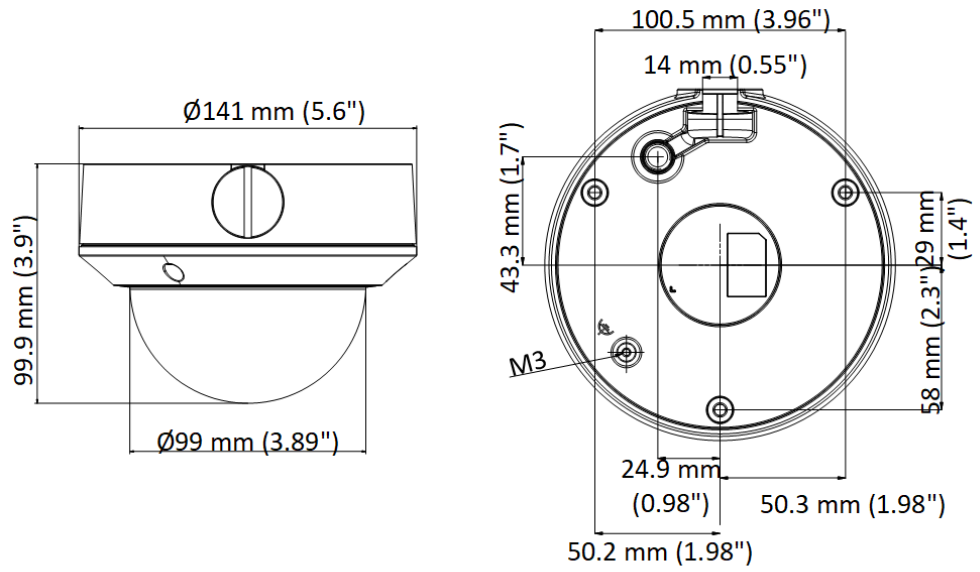

Unit: mm (inch)

▪ **Accessory**

▪ **Optional**

DS-1275ZJ-SUS Vertical Pole Mount	DS-1276ZJ-SUS Corner Mount	DS-1258ZJ-L Wall Mount	DS-1271ZJ-135 Pendant Mount	D20-AP Adapter Plate
DS-1253ZJ-L Rain Shade	DS-1250ZJ Rain Shade	DS-1227ZJ In-Ceiling Mount	DS-1473ZJ-135B Wall Mount	DS-1273ZJ-135 Wall Mount
DS-1281ZJ-DM23 Inclined Ceiling Mount	DS-1280ZJ-DM21 Junction Box