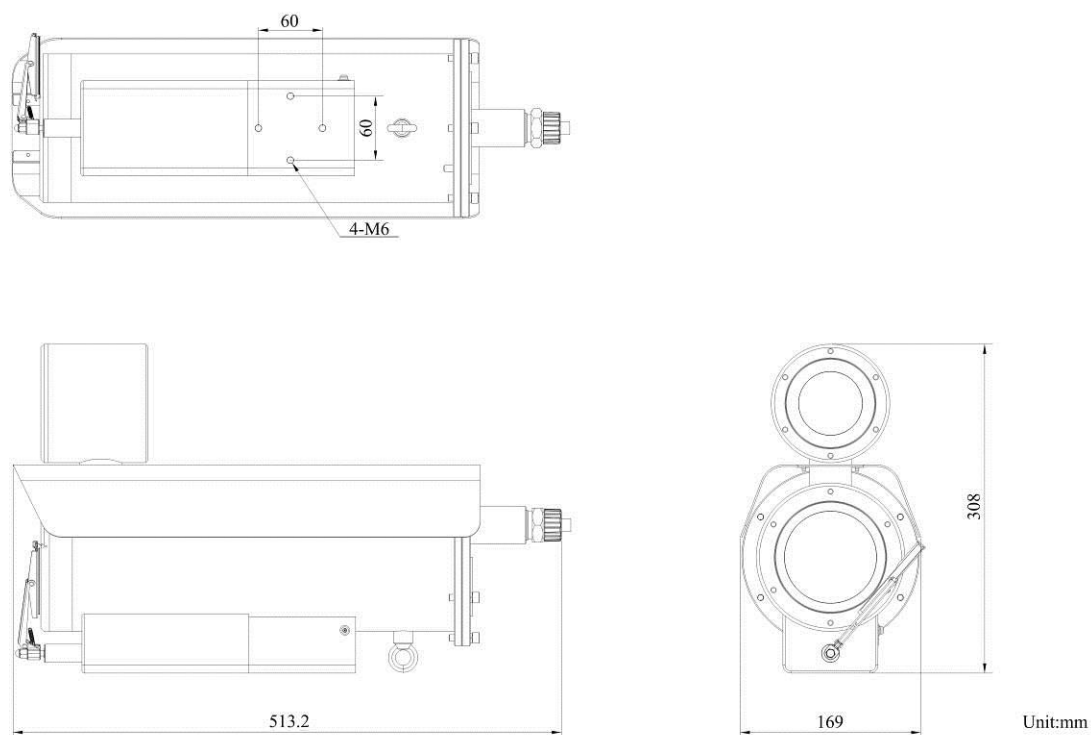

Dimensions	513.2 × 169 × 308 mm (20.2" × 6.65" × 12.13") Package: 753 × 313 × 424 mm (29.65" × 12.32" × 16.69")
Weight	17.8 kg (39.24 lb.); with package, 19.8 kg (43.65lb.)
Power Consumption	100 VAC to 240 VAC, 0.38 A to 0.18 A, max. 22.6W; PoE (802.3at, 42.5 V to 57 V), 0.56 A to 0.42 A, max. 23.6W
Heater	Yes
Wiper	Yes

*You are recommended to purchase memory card together with the product if needed. After ordering, the memory card will be installed to product during manufacturing.

▪ Available Model

DS-2XE6482F-IZHRS (B)

▪ Dimension

▪ Accessory

▪ Optional

DS-1707ZJ-Y-AC(OS)	DS-2780ZJ-X/316 L(OS)
Wall mount	Junction box