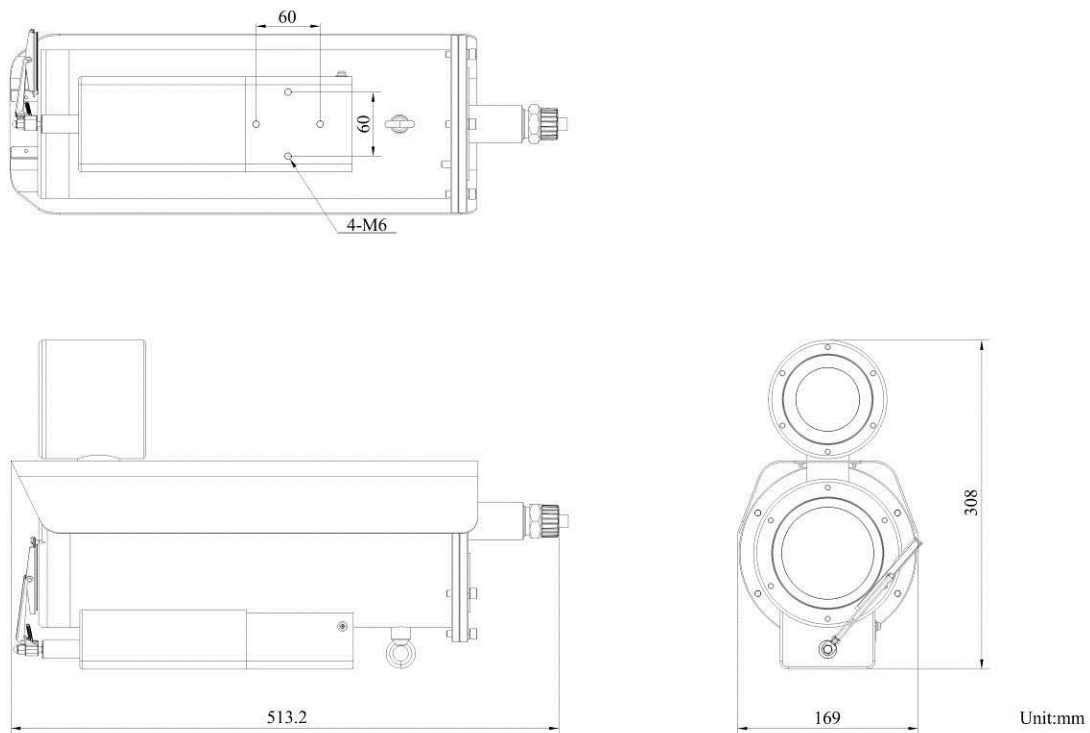

Dimensions	513.2 × 169 × 308 mm (20.2" × 6.65" × 12.13") Package: 753 × 313 × 424 mm (29.65" × 12.32" × 16.69")
Weight	17.8 kg (39.24 lb.); with package, 19.8 kg (43.65lb.)
Power Consumption	100 VAC to 240 VAC, 0.38 A to 0.18 A, max. 22.6W; PoE (802.3at, 42.5 V to 57 V), 0.56 A to 0.42 A, max. 23.6W
Heater	Yes
Wiper	Yes

*You are recommended to purchase memory card together with the product if needed. After ordering, the memory card will be installed to product during manufacturing.

▪ Available Model

DS-2XE6442F-IZHRS (B)

▪ Dimension