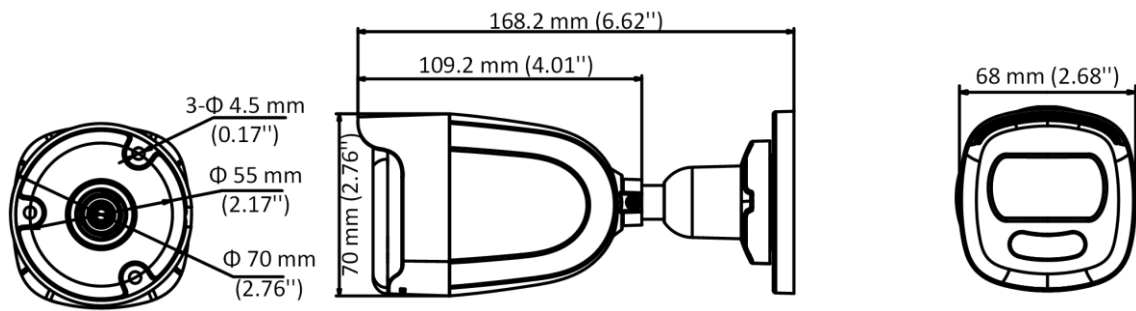

## DS-2CE10HFT-F 5 MP Full Time Color Camera

ColorVu

- 5 MP, 2560 × 1944 resolution
- 24-hour color image
- 130 dB true WDR, 3D DNR
- 3.6 mm, 6 mm fixed focal lens
- Smart Light, up to 20 m white light distance
- 4 in 1 video output (switchable TVI/AHD/CVI/CVBS)
- IP67

## Specification

Camera	
Image Sensor	5 MP CMOS
Signal System	PAL/NTSC
Resolution	2560 (H) × 1944 (V)
Frame Rate	TVI: 5MP@20fps, 4MP@30fps, 4MP@25fps, 1080p@30fps, 1080p@25fps CVI: 4MP@30fps, 4MP@25fps AHD: 5MP@20fps, 4MP@30fps, 4MP@25fps CVBS: PAL/NTSC
Min. illumination	0.0005 Lux @ (F1.0, AGC ON), 0 Lux with White Light
Shutter Time	PAL: 1/25 s to 1/50, 000 s NTSC: 1/30 s to 1/50, 000 s
Slow Shutter	Max. 16 times
Lens	3.6 mm, 6 mm fixed lens
Horizontal Field of View	80.1° (3.6 mm), 49.3° (6 mm)
Lens Mount	M16
Day & Night	Color
WDR (Wide Dynamic Range)	≥130 dB
Angle Adjustment	Pan: 0 to 360°, Tilt: 0 to 90°, Rotation: 0 to 360°
Menu	
White Light	Auto/Off
Image Mode	STD/HIGH-SAT
AGC	Yes
Day/Night Mode	Color
White Balance	Auto/Manual
AE (Auto Exposure) Mode	WDR/BLC/HLC/Global/HLS/Anti-banding
Privacy Mask	4 programmable privacy masks
Motion Detection	4 programmable motion areas
Noise Reduction	3D DNR
Language	English
Function	Brightness, Sharpness, Mirror, Smart Light
Interface	
Video Output	Switchable TVI/AHD/CVI/CVBS
General	
Operating Conditions	-40 °C to 60 °C (-40 °F to 140 °F), humidity 90% or less (non-condensing)
Power Supply	12 VDC ± 25% <i>*You are recommended to use one power adapter to supply the power for one camera.</i>
Power Consumption	Max. 3.5 W
Protection Level	IP67
Material	Metal
White Light Range	Up to 20 m

Communication	HIKVISION-C
Dimensions	68 mm × 70 mm × 168.2 mm (2.68" × 2.76" × 6.62")
Weight	Approx. 350 g (0.77 lb.)

**Available Model**

DS-2CE10HFT-F

**Dimension**

**Accessory**

**DS-1280ZJ-XS  
Junction Box**