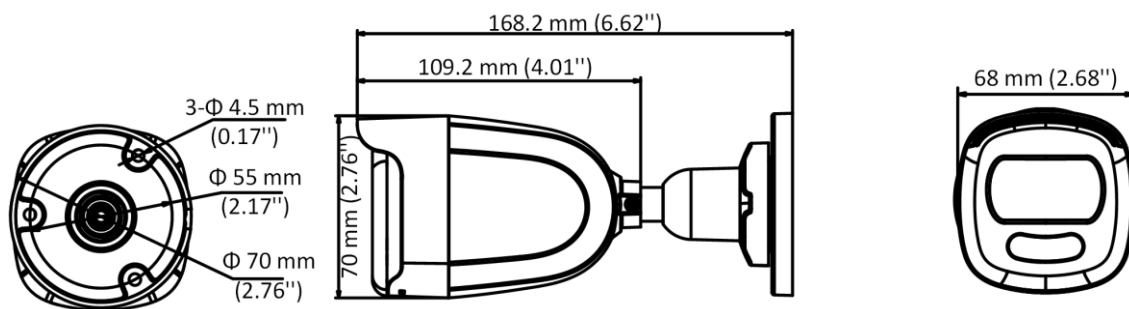

Specification

Camera	
Image Sensor	5 MP CMOS
Signal System	PAL/NTSC
Resolution	2560 (H) × 1944 (V)
Frame Rate	TVI: 5MP@20fps, 4MP@30fps, 4MP@25fps, 1080p@30fps, 1080p@25fps CVI: 4MP@30fps, 4MP@25fps AHD: 5MP@20fps, 4MP@30fps, 4MP@25fps CVBS: PAL/NTSC
Min. illumination	0.0005 Lux @ (F1.0, AGC ON), 0 Lux with White Light
Shutter Time	PAL: 1/25 s to 1/50, 000 s NTSC: 1/30 s to 1/50, 000 s
Slow Shutter	Max. 16 times
Lens	2.8 mm fixed lens
Horizontal Field of View	2.8 mm, horizontal FOV: 99.7°, vertical FOV: 72°, diagonal FOV: 139.8°
Lens Mount	M16
Day & Night	Color
WDR (Wide Dynamic Range)	≥130 dB
Angle Adjustment	Pan: 0 to 360°, Tilt: 0 to 90°, Rotation: 0 to 360°
Menu	
White Light	Auto/Off
Image Mode	STD/HIGH-SAT
AGC	Yes
Day/Night Mode	Color
White Balance	Auto/Manual
AE (Auto Exposure) Mode	WDR/BLC/HLC/Global/HLS/Anti-banding
Privacy Mask	4 programmable privacy masks
Motion Detection	4 programmable motion areas
Noise Reduction	3D DNR
Language	English
Function	Brightness, Sharpness, Mirror, Smart Light
Interface	
Video Output	Switchable TVI/AHD/CVI/CVBS
General	
Operating Conditions	-40 °C to 60 °C (-40 °F to 140 °F), humidity 90% or less (non-condensing)
Power Supply	12 VDC ± 25% <i>*You are recommended to use one power adapter to supply the power for one camera.</i>
Power Consumption	Max. 3.5 W
Protection Level	IP67
Material	Metal
White Light Range	Up to 20 m

Communication	HIKVISION-C
Dimensions	68 mm × 70 mm × 168.2 mm (2.68" × 2.76" × 6.62")
Weight	Approx. 350 g (0.77 lb.)

Available Model

DS-2CE10HFT-F28

Dimension

Accessory

DS-1280ZJ-XS
Junction Box

Distributed by