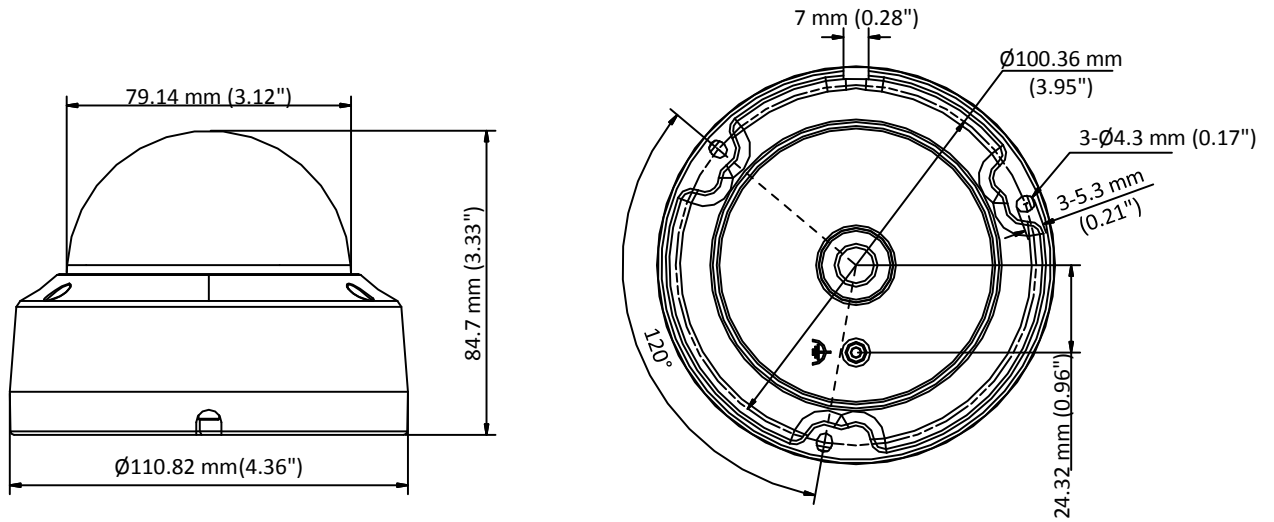

Order Model

DS-2CE56D8T-VPITE

Dimension