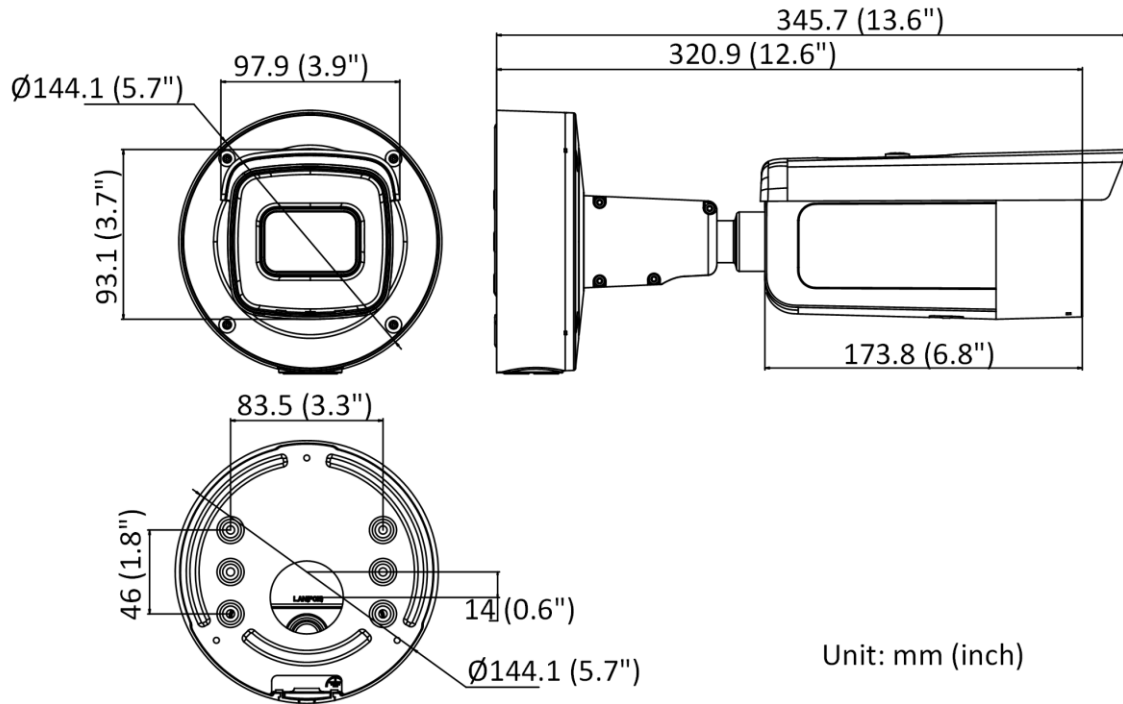

▪ **Available Model**

DS-2CD2646G2-IZS (2.8 to 12 mm)

▪ **Dimension**

▪ **Accessory**

▪ **Optional**

DS-1476ZJ-SUS Corner Mount	DS-1275ZJ-S-SUS Vertical Pole Mount	DS-2251ZJ Pendant Mount